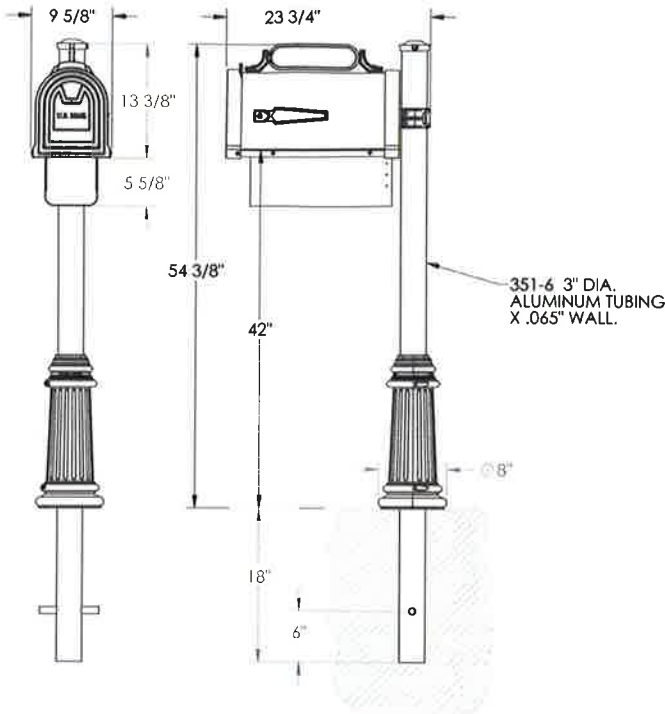

Oakmont (M202S) Specification Sheet

Project Name:	Location:	MFG: Philips Lighting
Fixture Type:	Catalog No.:	Qty:

Ordering Guide

Example: M202S ABS Content Vinyl H Clarendon

Product Code	M202S	Oakmont
Finish	ABS ACP ARD ASI BLK BRN BRZ FGN GRA IRN RBZ SRT VBZ VCP VGN VTC WBZ WHT	Antique Brass Antique Copper Antique Red Antique Silver Black Brown Bronze Forest Green Granite Ironstone Rustic Bronze Shadow Rust Verde Bronze Verde Copper Verde Vintage Copper Weathered Bronze White
Content of Sign	Content	(see Sign Options above)
Lettering	Vinyl	Cut Vinyl
Finish for Lettering	H K G	White Black Gold
Lettering Style/Font	Clarendon Helvetica Brush	Condensed Style Script

Specifications

CONSTRUCTION:

Cast aluminum construction. 2 piece die-cast aluminum wrap included. Formed aluminum news holder. Extruded Aluminum mounting plate welded to cast aluminum arm with scroll. Cast aluminum sign with scrolls for vinyl lettering. Door closes by a magnet siliconed on backside of door and a metal L bracket attached to mailbox assembly. Two (2) screws use to hinge mailbox door. 3" dia. X 6' long Extruded Aluminum Post buried to comply with local Postal Service Mailbox mounting height. 1/2" Schedule 40 Aluminum pipe 7" long stabilizer rod included.

FINISH:

Resilient TGIC thermoset polyester powdercoat paint is electrostatically applied to every fixture. Specially formulated for Philips Outdoor Lighting, it provides UV protection, and the highest temperature rating in the industry. In addition to the standard color choices shown, a spectrum of custom colors is available.

SIGN OPTIONS:

Five (5) Vinyl Characters max. Vinyl lettering included on both sides. Contact the factory to find out all available options for this sign.

WARRANTY:

Three-year limited warranty.

Height:

54 7/8" (139cm)

Width:

9 1/2" (24cm)

Depth:

23 3/4" (60cm)

Overall Length:

72 7/8" (185cm)

Max. Weight:

lb. (whole kit)